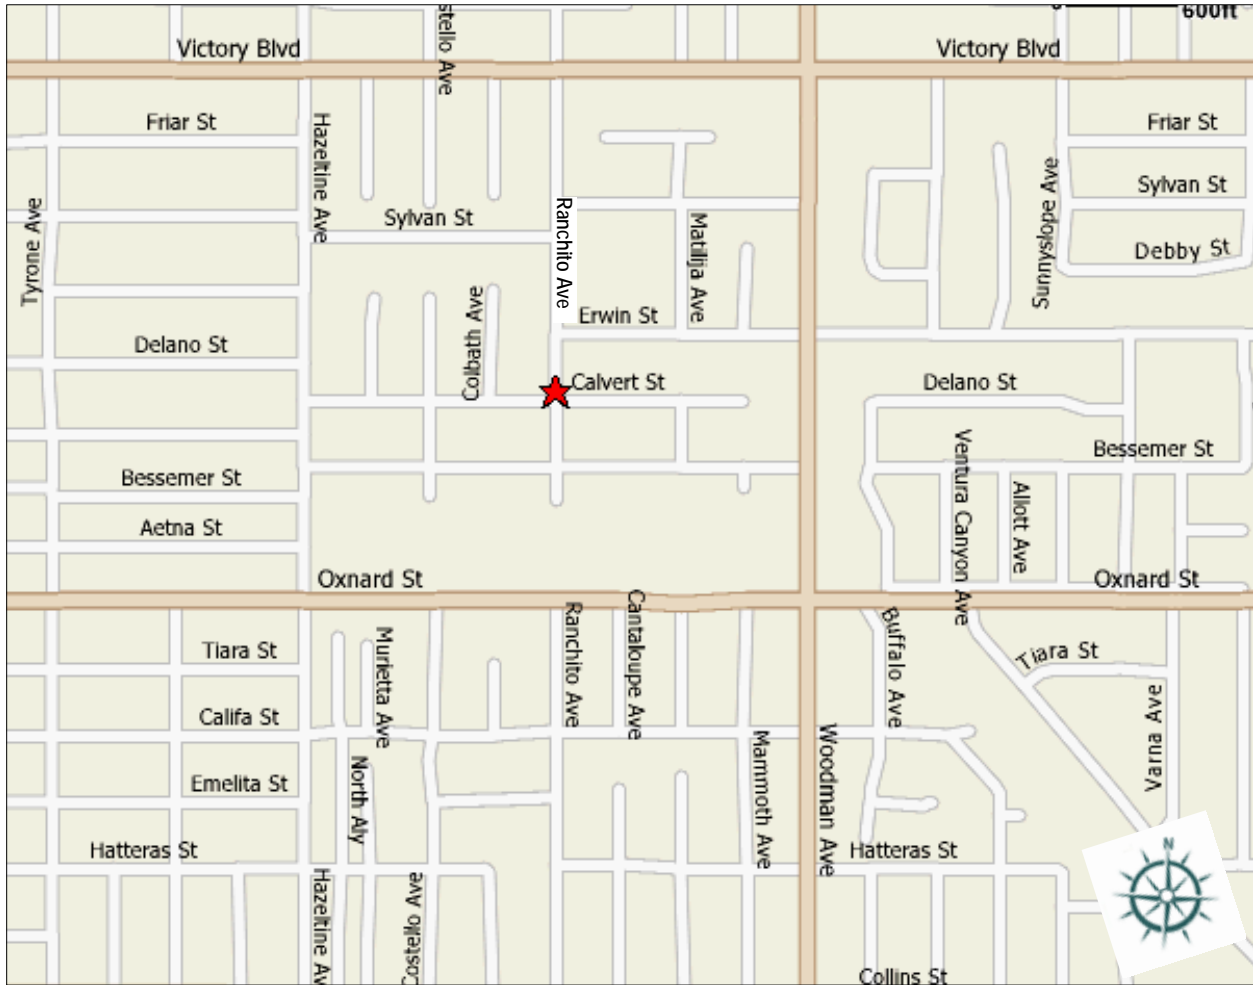

## Directions to 6157 Ranchito Avenue in Valley Glen, 91401

### **From the 405 Freeway Southbound:**

Exit on Victory Boulevard and make a left, traveling eastbound to Ranchito Avenue and turn right to 6157.

### **From the 405 Freeway Northbound:**

Take the 101 Ventura Freeway *Southbound* and exit on Woodman Avenue and turn left, traveling northbound to Erwin Street and turn left. When you reach Ranchito Avenue, turn left to 6157.

### **From the 101 Ventura Freeway:**

Exit on Woodman Avenue from either freeway direction and travel northbound to Erwin Street and turn left. When you reach Ranchito Avenue, turn left to 6157.